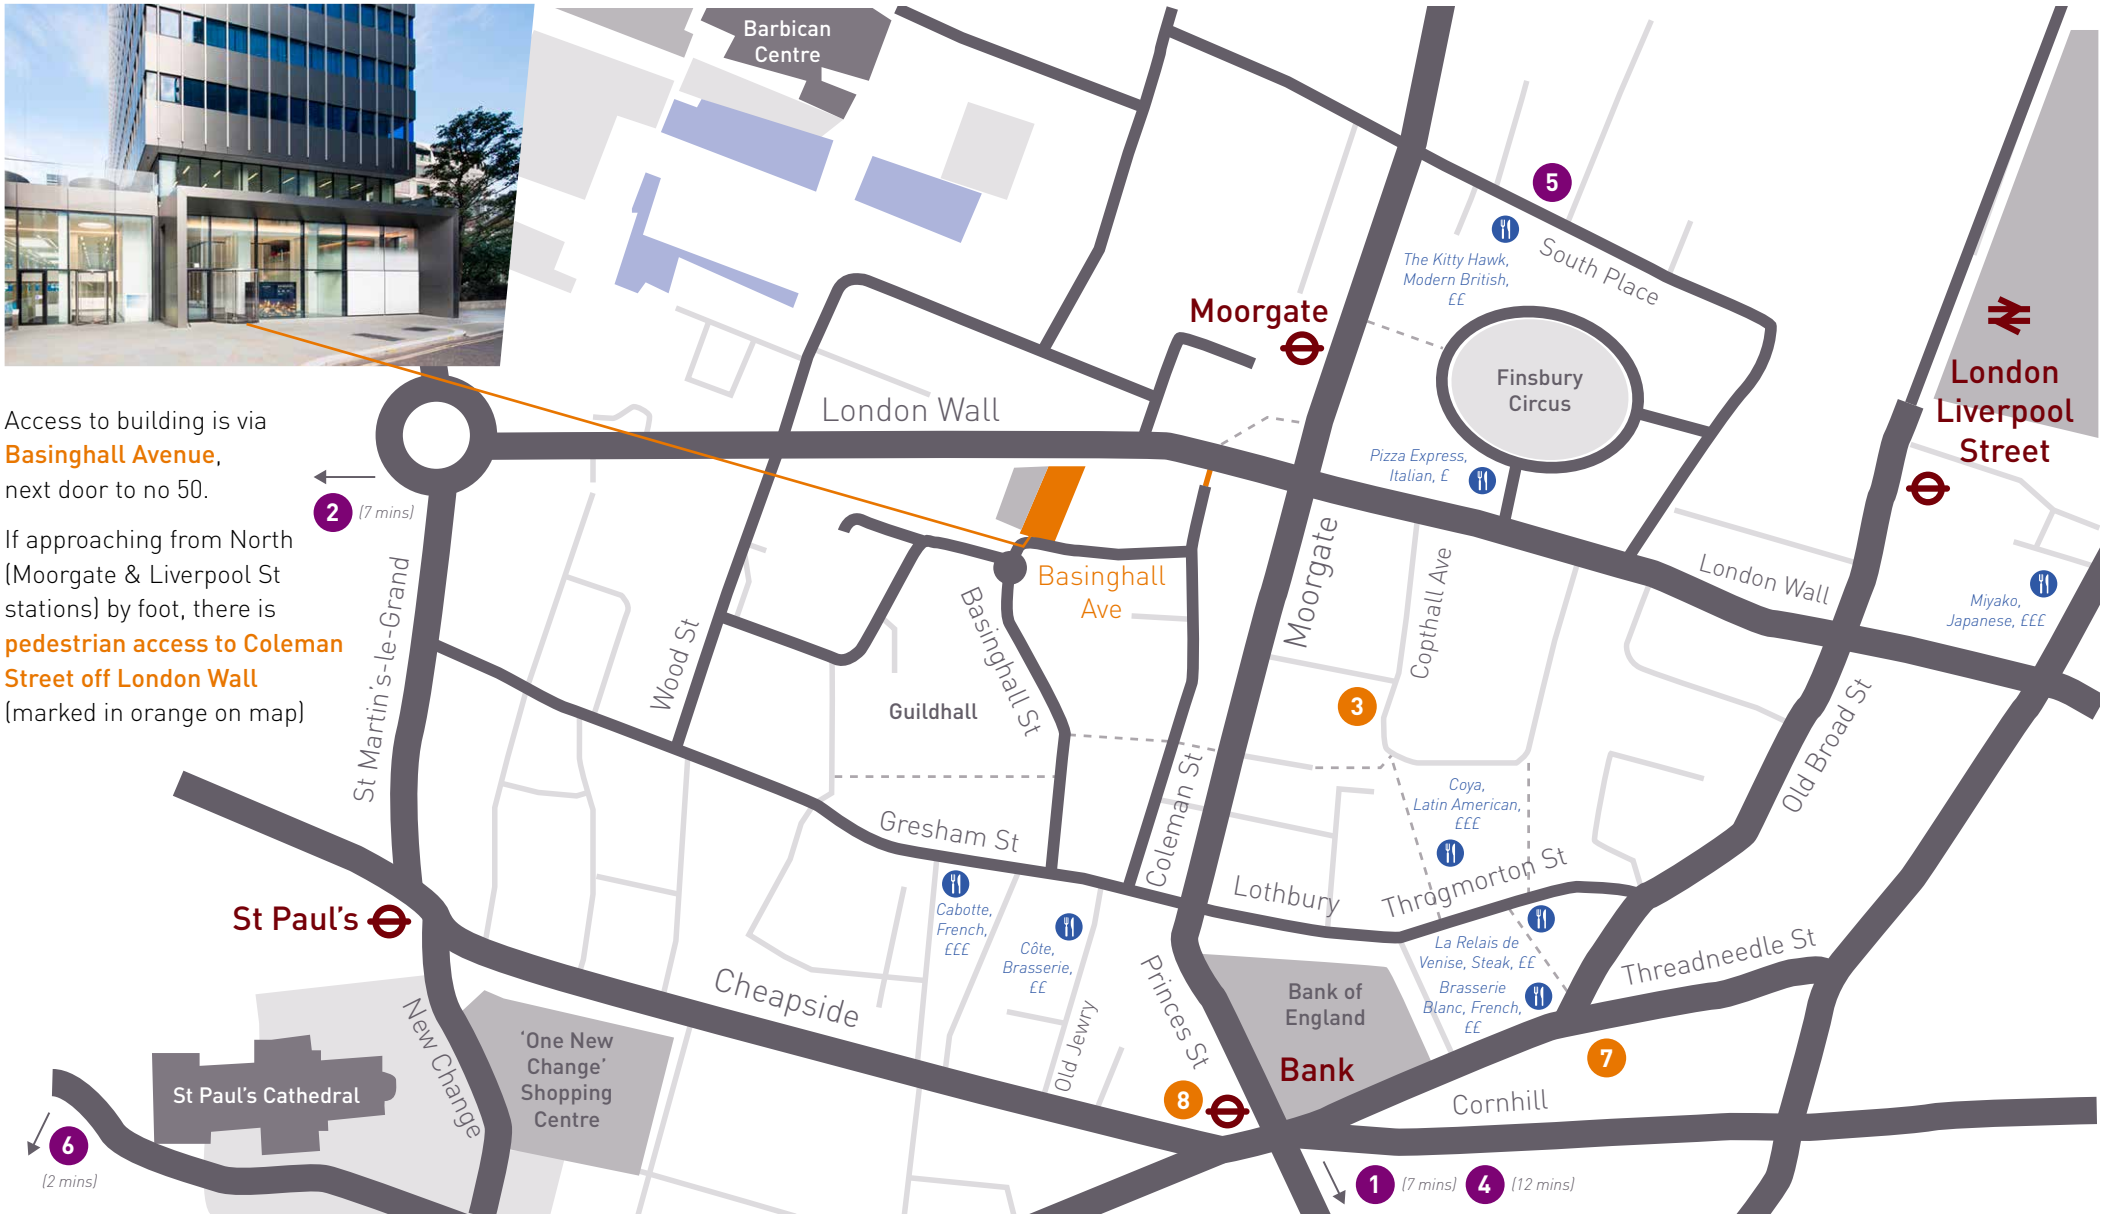

Access to building is via **Basinghall Avenue**, next door to no 50.

If approaching from North (Moorgate & Liverpool St stations) by foot, there is **pedestrian access to Coleman Street off London Wall** (marked in orange on map)

#### From London Gatwick Airport (LGW)

- Catch Thameslink to Farringdon Rail Station
- Change to Underground
- Take Circle, Hammersmith & City line or Metropolitan line (Eastbound)
- Exit at Moorgate Underground Station

#### From London Heathrow Airport (LHR)

- Catch Heathrow Express to Paddington
- Change to Underground
- Take Circle or Hammersmith & City line (Eastbound)
- Exit at Moorgate Underground Station
- From late 2019, take the Elizabeth Line direct to Moorgate Station

#### Walking from Liverpool St Station

- As you exit the platform you will see the Underground Station opposite (to the right)
- Go up the escalator there (after the row of ATMs) and you will exit Liverpool Street Station at the bottom left corner shown on our map
- Walk across the pedestrian zone and down Old Broad Street
- Turn right onto London Wall
- Cross the road and walk down Coleman Street pedestrian access
- Turn right onto Basinghall Avenue