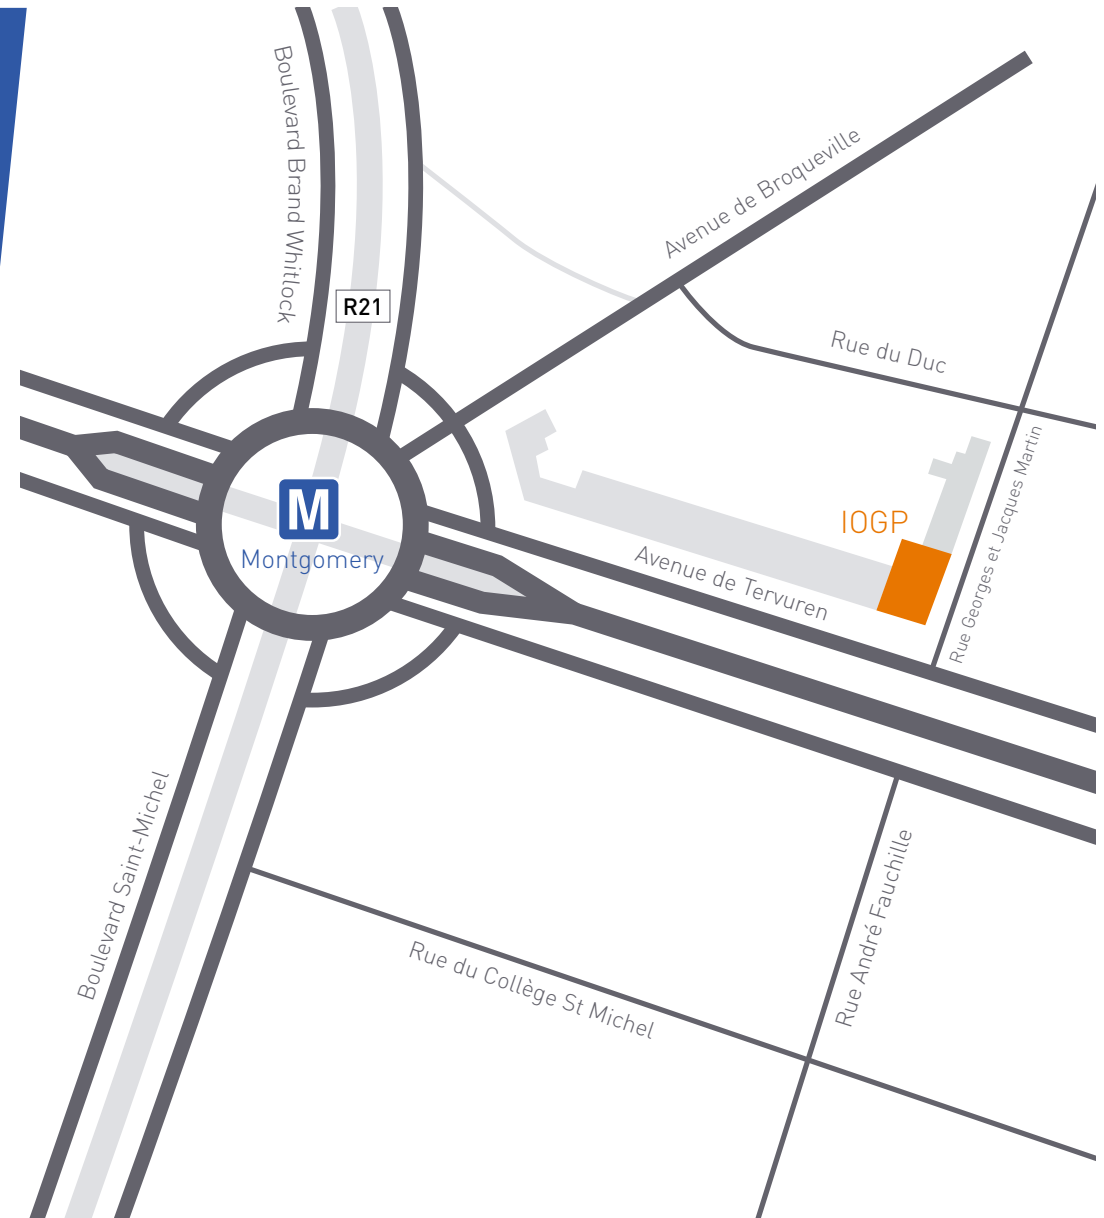

How to reach IOGP in Brussels

From Brussels National Airport, Zaventem:

- By taxi (15-20 minutes)

From central Brussels:

- Take the metro line 1 (direction Stockel) and exit at station Montgomery. The office is 5 min walk on Avenue de Tervuren

From Brussels Midi (Eurostar):

- Take the metro line 2 or 6, direction Elisabeth, change at Arts-Loi and take line 1 (direction Stockel) until station Montgomery. The offices are about 3 min walk away.

Nearby hotels (see Brussels Centre map)

Stanhope Hotel (Rue du Commerce)

p: +32 2 506 9111 w: www.thonhotels.be
Rue du Commerce, 9, B-1000

Martin's Brussels EU (EU area)

p: +32 2 230 8555 w: www.martins-hotels.com
Boulevard Charlemagne, 80, B-1000

Hotel NH Brussels EU Berlaymont

p: +32 2 231 0909 w: www.nh-hotels.com
Boulevard Charlemagne, 11-19, B-1000

Sofitel Place Jourdan

p: +32 2 235 5105 w: www.sofitel.com
Place Jourdan, 1, B-1040

Thon Hotel EU

p: +32 2 204 3911 w: www.thonhotels.be
Rue de la Loi, 75, B-1040

Radisson Blu EU Hotel (close to the EP)

p: +32 2 626 8111 w: www.radissonblu.com
Rue d'Idalie, 35, B-1050

Nearby restaurants

Sanzaru

Avenue de Tervuren 292
p: +32 2 773 0080

Le Jardin de Nicolas

Avenue de Tervuren 137
B-1150 Brussels
p: +32 2 732 2449

Park Side Brasserie

Avenue de la Joyeuse Entrée, 24
B-1000 Brussels
p: +32 2 238 0808

La Joue de Vache

Avenue d'Auderghem 50
1040 Brussels
p: +32 2 742 2810

La Terrasse

Avenue des Celtes 1
1040 Brussels
p: +32 2 732 2851